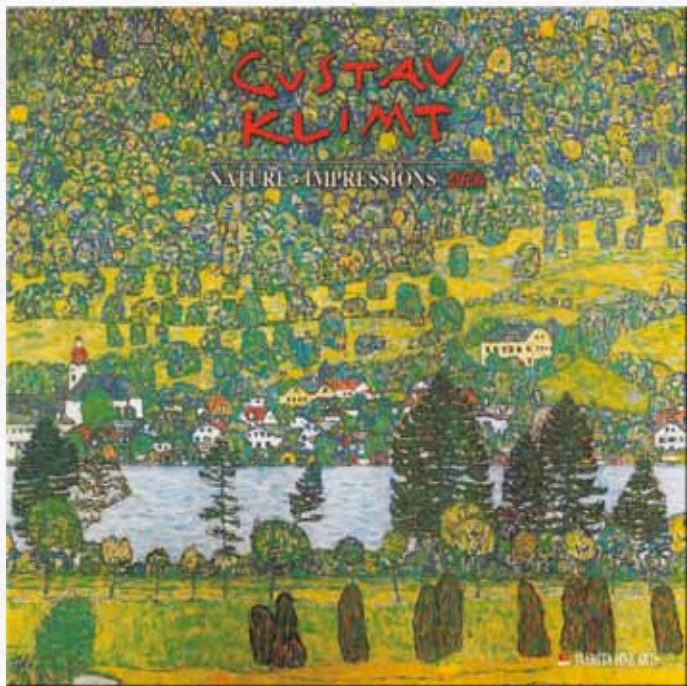

MAY
MAY 1 2026

ORDER NO. 260513
Schiele
Paintings

MONDAY	TUESDAY	WEDNESDAY	THURSDAY	FRIDAY	SATURDAY	SUNDAY
						1
2	3	4	5	6	7	8
9	10	11	12	13	14	15
16	17	18	19	20	21	22
23	24	25	26	27	28	29
30	31					

AUGUST
MONDAY 1ST MONDAY 8TH MONDAY 15TH MONDAY 22ND MONDAY 29TH

ORDER NO. 260512
Egon Schiele
Drawings

MONDAY	TUESDAY	WEDNESDAY	THURSDAY	FRIDAY	SATURDAY	SUNDAY
						1
2	3	4	5	6	7	8
9	10	11	12	13	14	15
16	17	18	19	20	21	22
23	24	25	26	27	28	29
30	31					

AUGUST
MONDAY 1ST 2025 - SUNDAY 31ST 2025