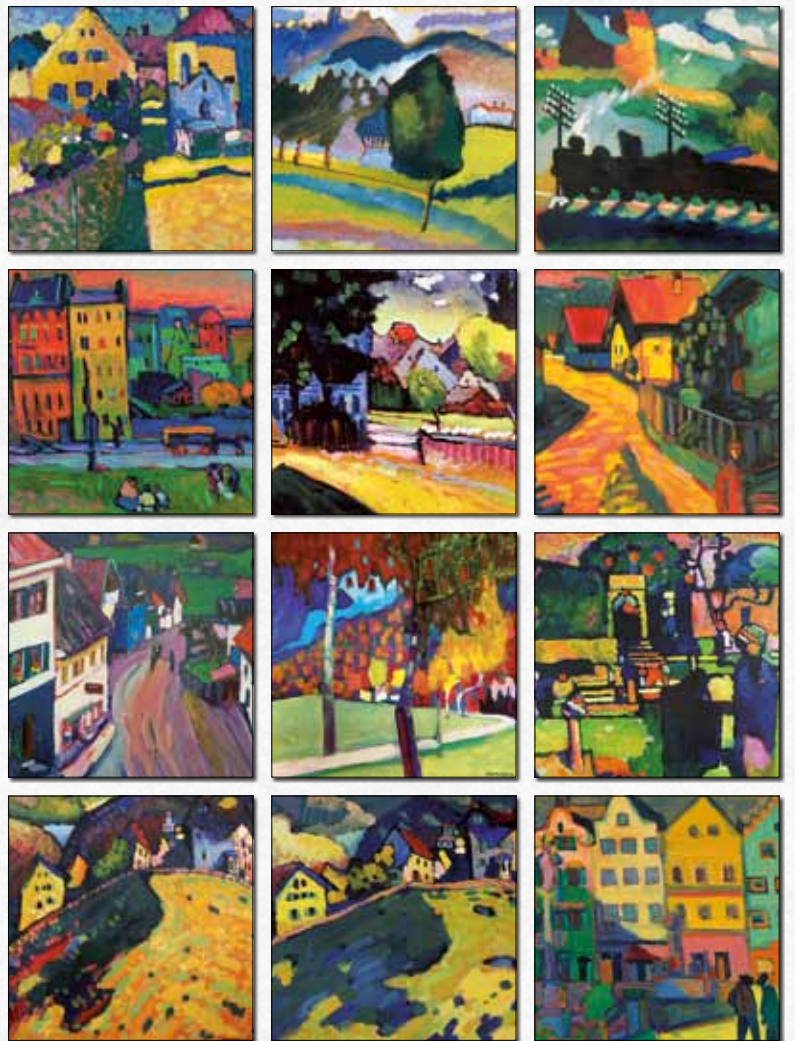

ORDER NO. 260530
Kandinsky
Figuratives

MONDAY	TUESDAY	WEDNESDAY	THURSDAY	FRIDAY	SATURDAY	SUNDAY
	1	2	3	4	5	6
7	8	9	10	11	12	13
14	15	16	17	18	19	20
21	22	23	24	25	26	27
28	29	30				

JUNE