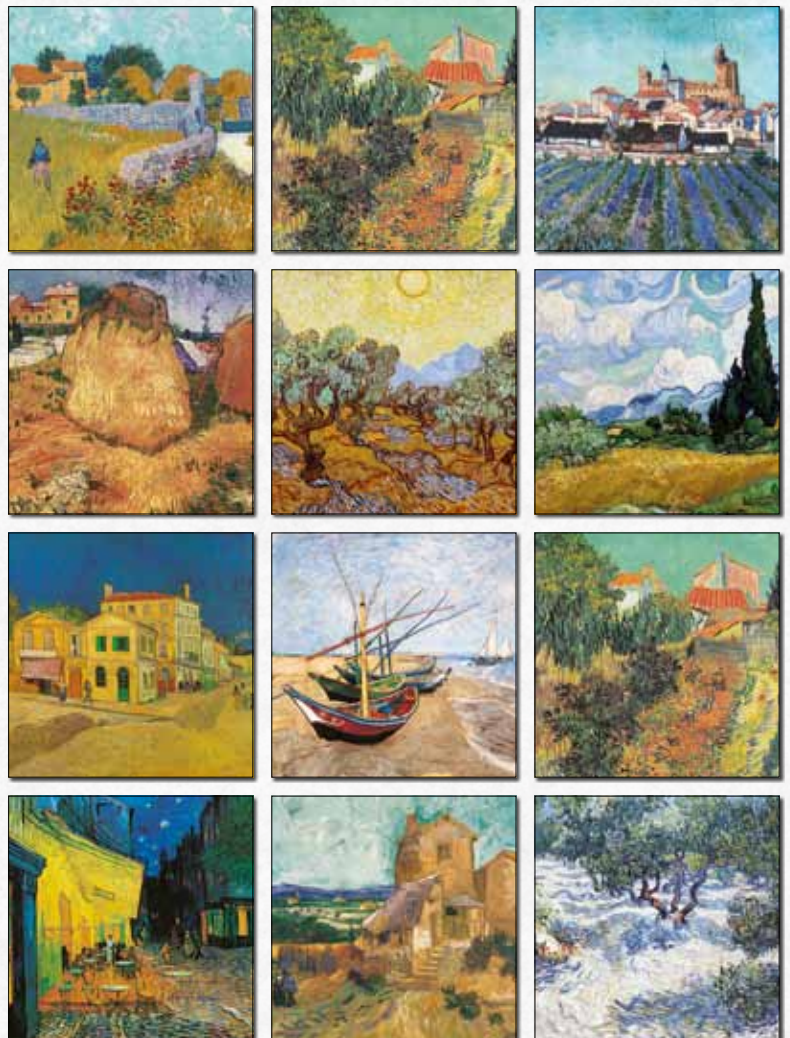

ORDER NO. 260534
 Renoir
 Flower Still Life

SUN	MON	TUE	WED	THUR	FRI	SAT
						1
2	3	4	5	6	7	8
9	10	11	12	13	14	15
16	17	18	19	20	21	22
23	24	25	26	27	28	29
30	31					

AUGUST

ORDER NO. 260524
Van Gogh
From Vincent's Garden

MONDAY	TUESDAY	WEDNESDAY	THURSDAY	FRIDAY	SATURDAY	SUNDAY
	1	2	3	4	5	6
7	8	9	10	11	12	13
14	15	16	17	18	19	20
21	22	23	24	25	26	27
28	29	30				

JUNE
MON TUE WED THU FRI SAT SUN

ORDER NO. 260523
 Van Gogh
 Colours of the Provence

PAUL
CÉZANNE
2026

JUSTITIA.FINE.ARTS

ORDER NO. 260509
Paul Cézanne

MONDAY	TUESDAY	WEDNESDAY	THURSDAY	FRIDAY	SATURDAY	SUNDAY
			1	2	3	4
5	6	7	8	9	10	11
12	13	14	15	16	17	18
19	20	21	22	23	24	25
26	27	28	29	30	31	