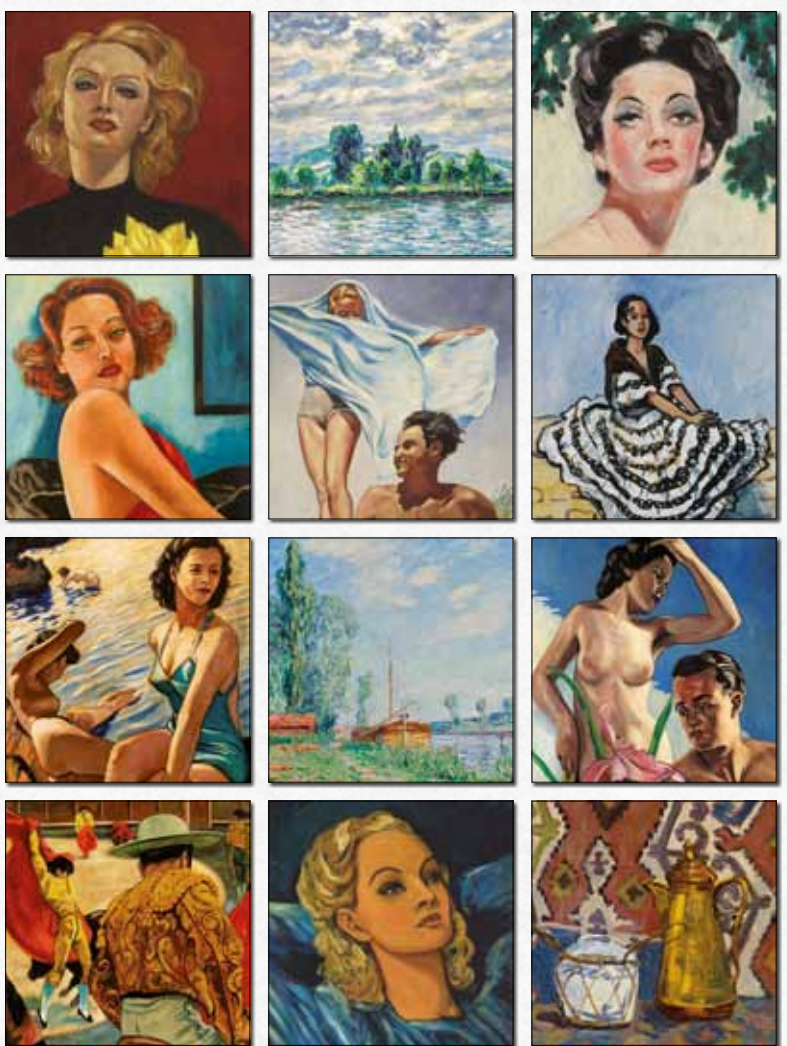

NEW

ORDER NO. 260541
Picabia

MONDAY	TUESDAY	WEDNESDAY	THURSDAY	FRIDAY	SAUNDAY	SUNDAY
1	2	3	4	5	6	7
8	9	10	11	12	13	14
15	16	17	18	19	20	21
22	23	24	25	26	27	28
29	30	Thanksgiving				

NOVEMBER
NOVEMBER 1 2 3 4 5 6 7 8 9 10 11 12 13 14 15 16 17 18 19 20 21 22 23 24 25 26 27 28 29 30