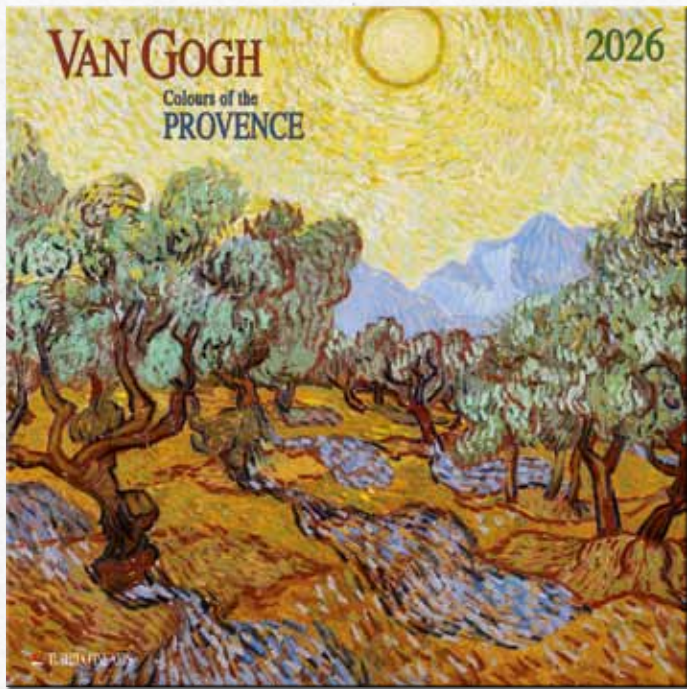

ORDER NO. 260534
 Renoir
 Flower Still Life

SUN	MON	TUE	WED	THUR	FRI	SAT
						1
2	3	4	5	6	7	8
9	10	11	12	13	14	15
16	17	18	19	20	21	22
23	24	25	26	27	28	29
30	31					

AUGUST

ORDER NO. 260524
Van Gogh
From Vincent's Garden

MONDAY	TUESDAY	WEDNESDAY	THURSDAY	FRIDAY	SATURDAY	SUNDAY
	1	2	3	4	5	6
7	8	9	10	11	12	13
14	15	16	17	18	19	20
21	22	23	24	25	26	27
28	29	30				

JUNE
MON TUE WED THU FRI SAT SUN

ORDER NO. 260523
 Van Gogh
 Colours of the Provence