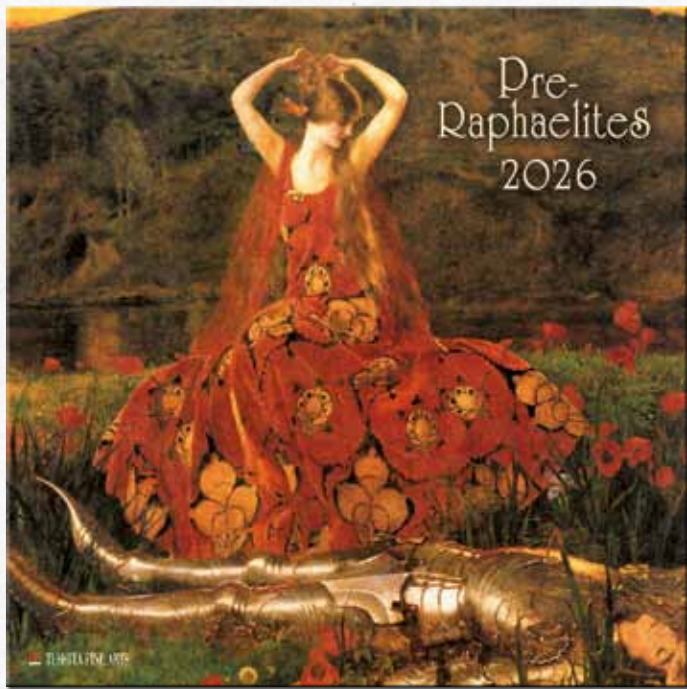

Pre-Raphaelites
2026

ORDER NO. 260519
Pre-Raphaelites