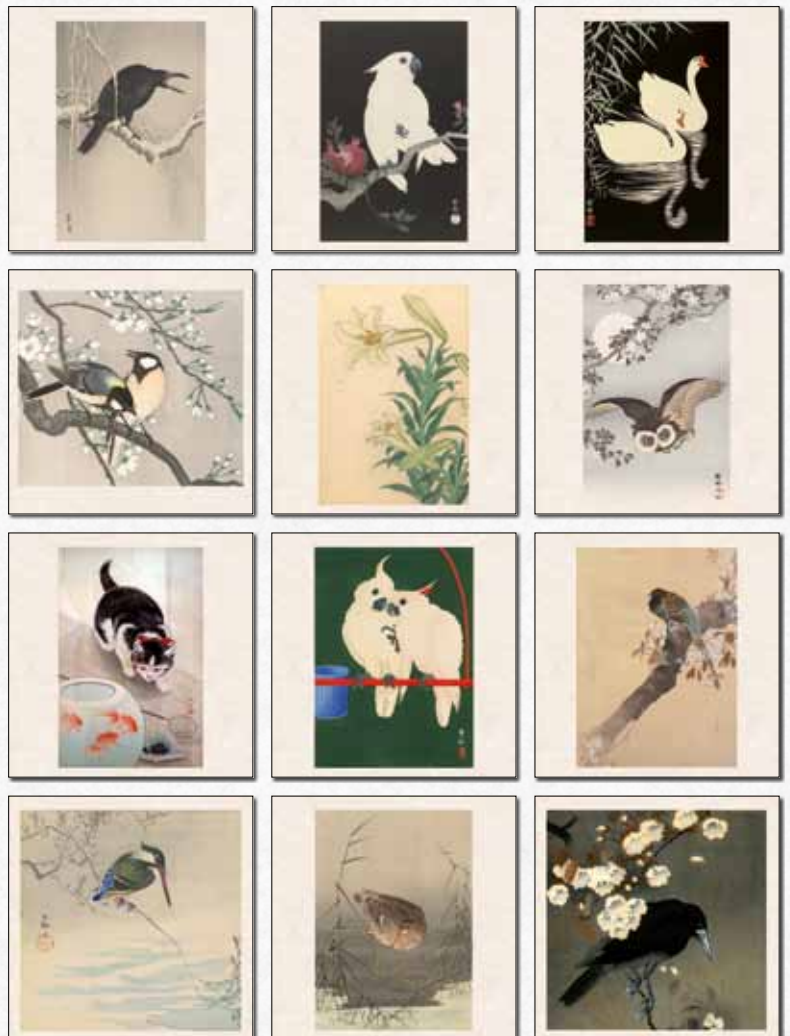

NEW

ORDER NO. 260538
Ohara Koson