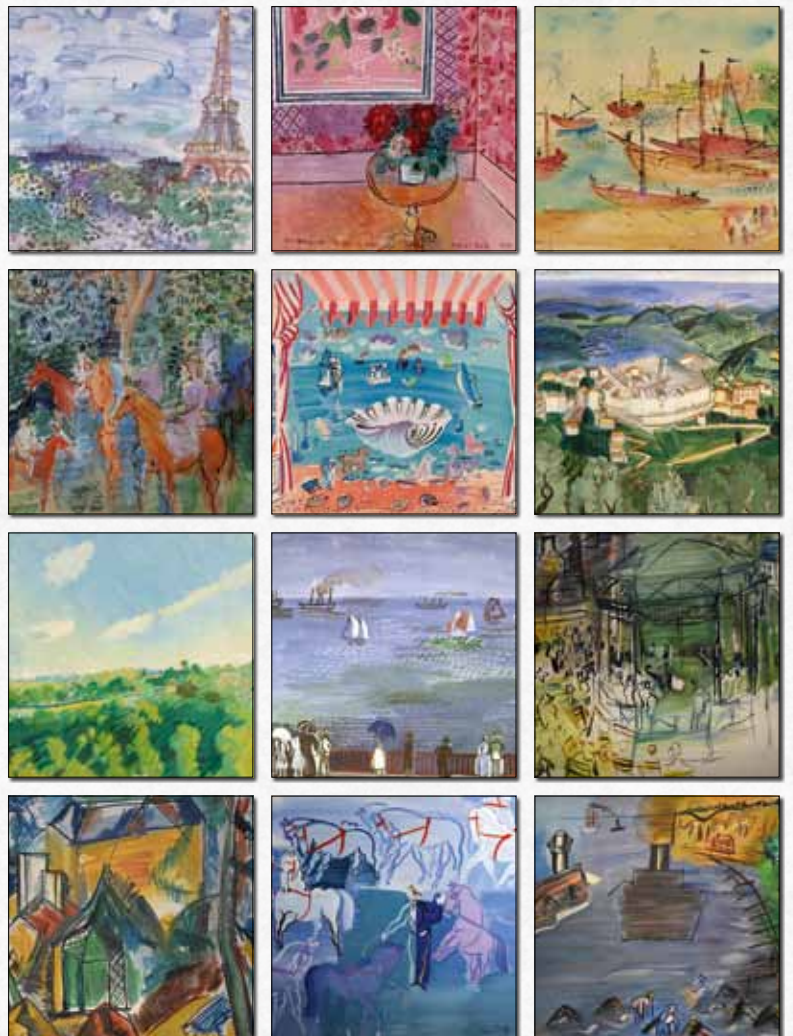

DIVERSE

30 x 30 cm / 11,8 x 11,8 inch

NEW

ORDER NO. 260539

Raoul Dufy

MONDAY	TUESDAY	WEDNESDAY	THURSDAY	FRIDAY	SATURDAY	SUNDAY
						1
2	3	4	5	6	7	8
9	10	11	12	13	14	15
16	17	18	19	20	21	22
23	24	25	26	27	28	29
30	31					

MAY
MAY 1 2026

ORDER NO. 260513
Schiele
Paintings

MONDAY	TUESDAY	WEDNESDAY	THURSDAY	FRIDAY	SATURDAY	SUNDAY
						1
2	3	4	5	6	7	8
9	10	11	12	13	14	15
16	17	18	19	20	21	22
23	24	25	26	27	28	29
30	31					

AUGUST
MONDAY 1ST MONDAY 8TH MONDAY 15TH MONDAY 22ND MONDAY 29TH