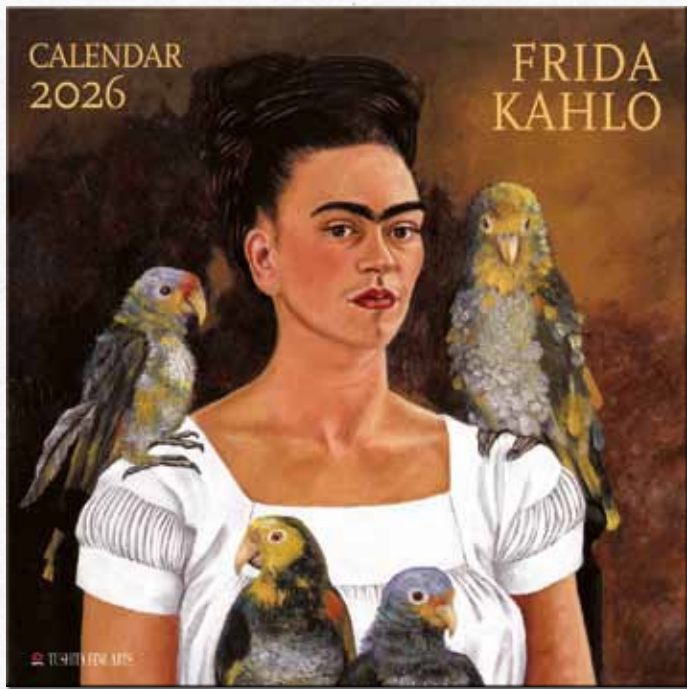

NEW

ORDER NO. 260545
Lichtenstein

SUNDAY	MONDAY	TUESDAY	WEDNESDAY	THURSDAY	FRIDAY	SATURDAY
	1	2	3	4	5	6
7	8	9	10	11	12	13
14	15	16	17	18	19	20
21	22	23	24	25	26	27
28	29	30				

JUNE
MONDAY, JUNE 1, 2026 - SATURDAY, JUNE 27, 2026

ORDER NO. 260502
Frida Kahlo

MONDAY	TUESDAY	WEDNESDAY	THURSDAY	FRIDAY	SATURDAY	SUNDAY
		1	2	3	4	5
6	7	8	9	10	11	12
13	14	15	16	17	18	19
20	21	22	23	24	25	26
27	28	29	30	31		

DECEMBER
MONDAY - TUESDAY - WEDNESDAY - THURSDAY - FRIDAY - SATURDAY - SUNDAY