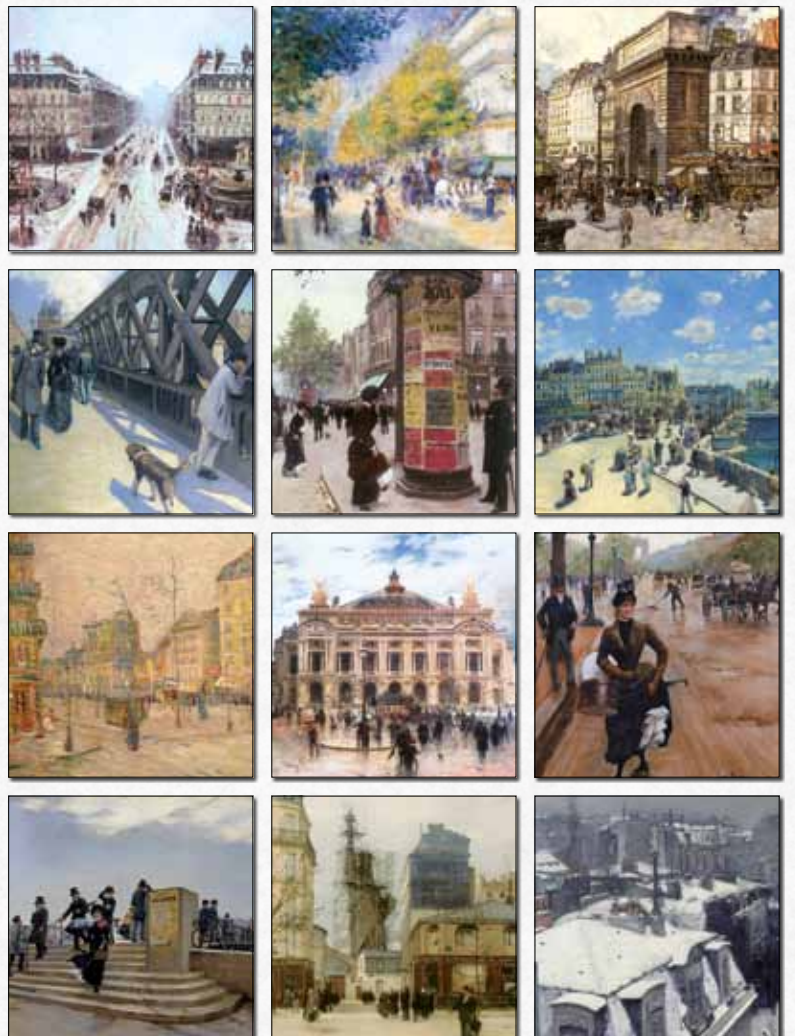

ORDER NO. 260525
Paris - Ville des Arts