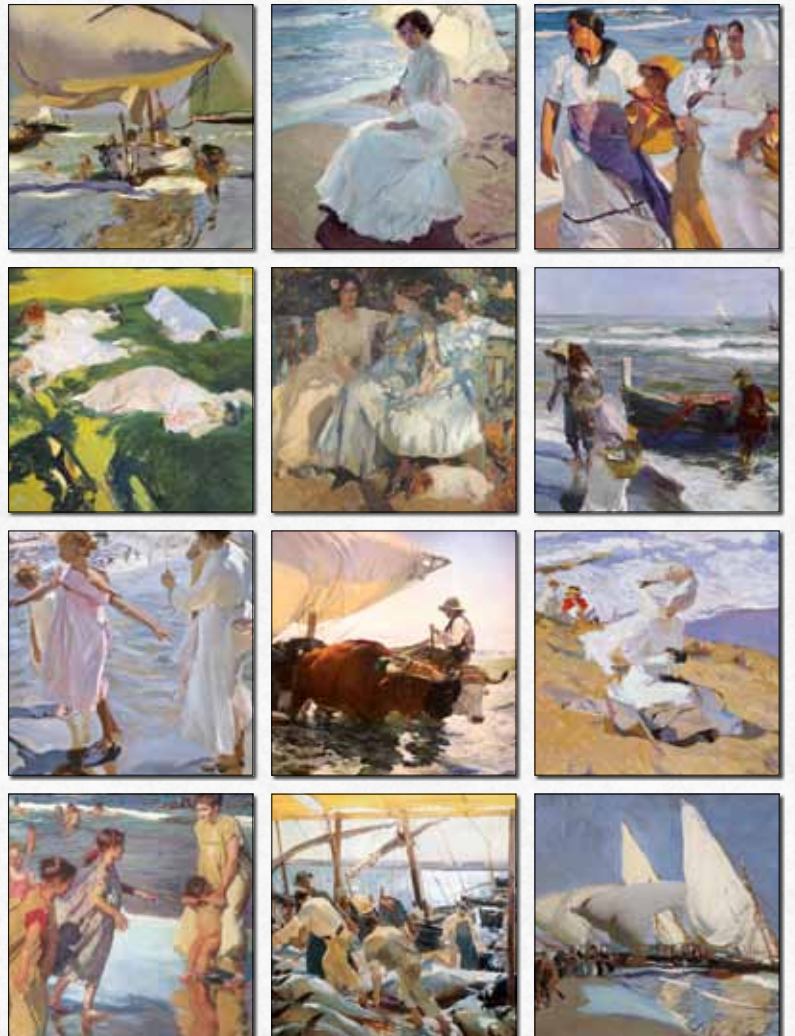

JUNE

NEW

ORDER NO. 260542
Anders Zorn

MONDAY	TUESDAY	WEDNESDAY	THURSDAY	FRIDAY	SATURDAY	SUNDAY
1	2	3	4	5	6	7
8	9	10	11	12	13	14
15	16	17	18	19	20	21
22	23	24	25	26	27	28
29	30	November 30 - Day 30				

NOVEMBER

ORDER NO. 260535
Joaquin Sorolla

MONDAY	TUESDAY	WEDNESDAY	THURSDAY	FRIDAY	SATURDAY	SUNDAY
			1	2	3	4
5	6	7	8	9	10	11
12	13	14	15	16	17	18
19	20	21	22	23	24	25
26	27	28	29	30	31	

JULY
MOT WEDNESDAY - THURSDAY - FRIDAY - SATURDAY - SUNDAY