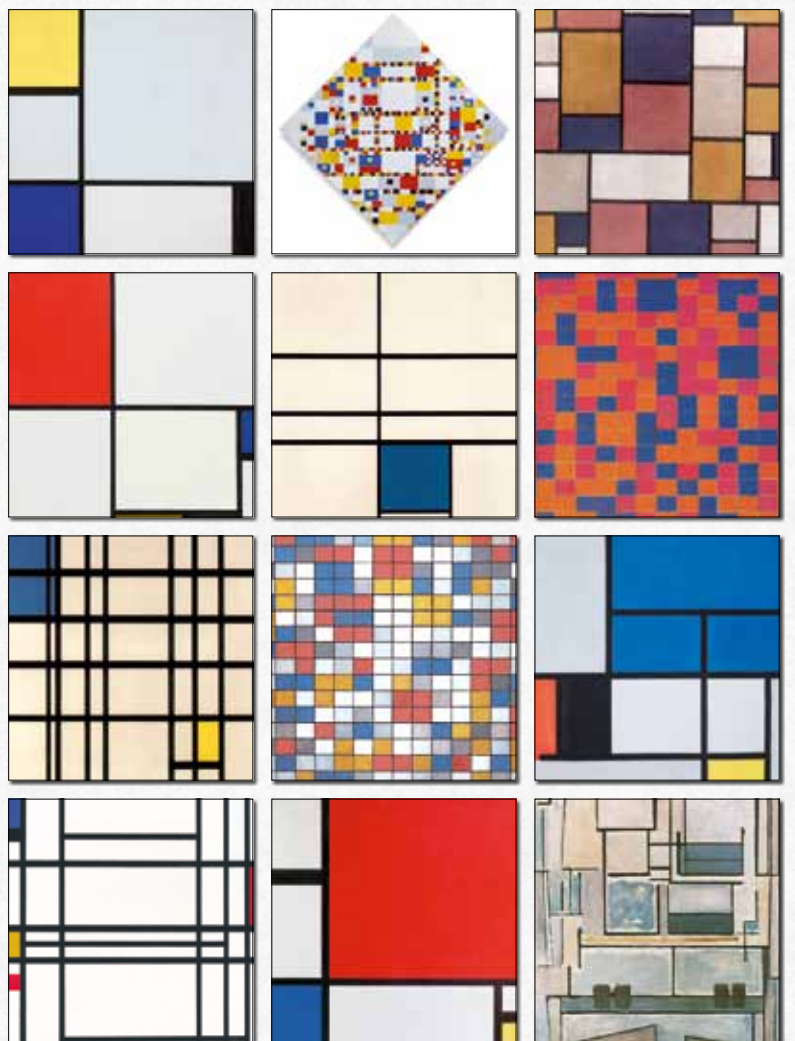

ORDER NO. 260526
Mondrian