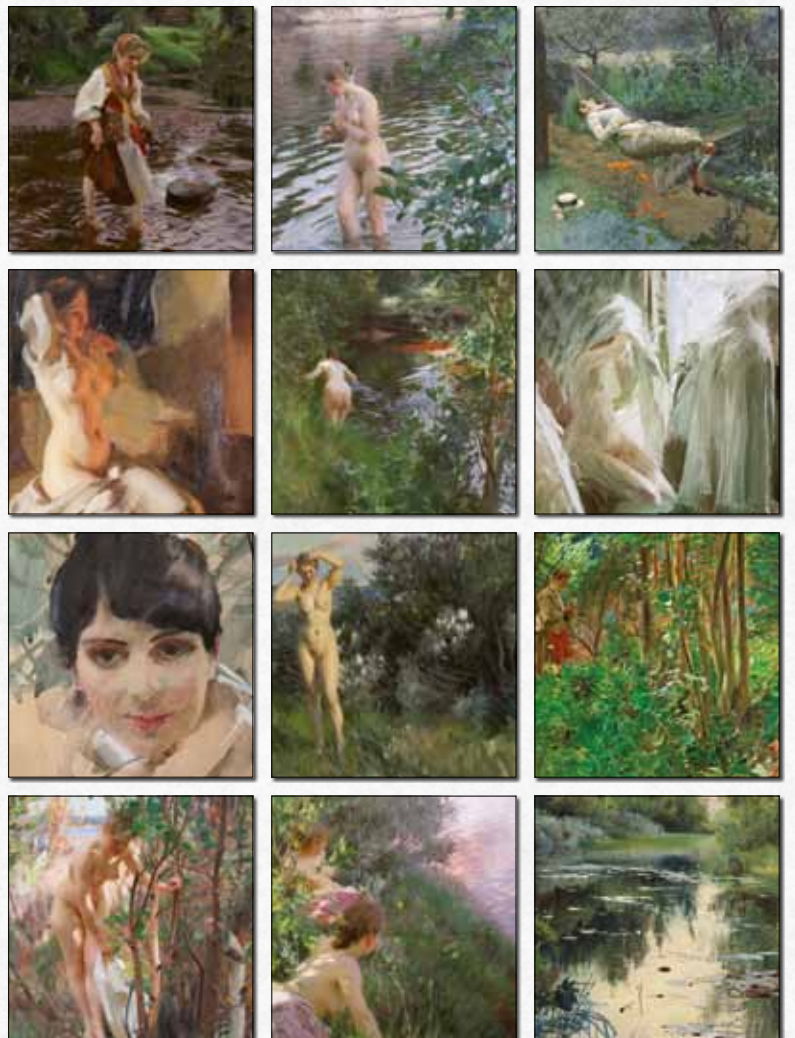

JUNE

NEW

ORDER NO. 260542
Anders Zorn

MONDAY	TUESDAY	WEDNESDAY	THURSDAY	FRIDAY	SATURDAY	SUNDAY
1	2	3	4	5	6	7
8	9	10	11	12	13	14
15	16	17	18	19	20	21
22	23	24	25	26	27	28
29	30	November 30 - Day 30				

NOVEMBER

ORDER NO. 260535
Joaquin Sorolla

MONDAY	TUESDAY	WEDNESDAY	THURSDAY	FRIDAY	SATURDAY	SUNDAY
			1	2	3	4
5	6	7	8	9	10	11
12	13	14	15	16	17	18
19	20	21	22	23	24	25
26	27	28	29	30	31	

JULY
MOT WEDNESDAY - THURSDAY - FRIDAY - SATURDAY - SUNDAY

ORDER NO. 260534
 Renoir
 Flower Still Life

SUN	MON	TUE	WED	THUR	FRI	SAT
						1
2	3	4	5	6	7	8
9	10	11	12	13	14	15
16	17	18	19	20	21	22
23	24	25	26	27	28	29
30	31					

AUGUST

ORDER NO. 260524
Van Gogh
From Vincent's Garden