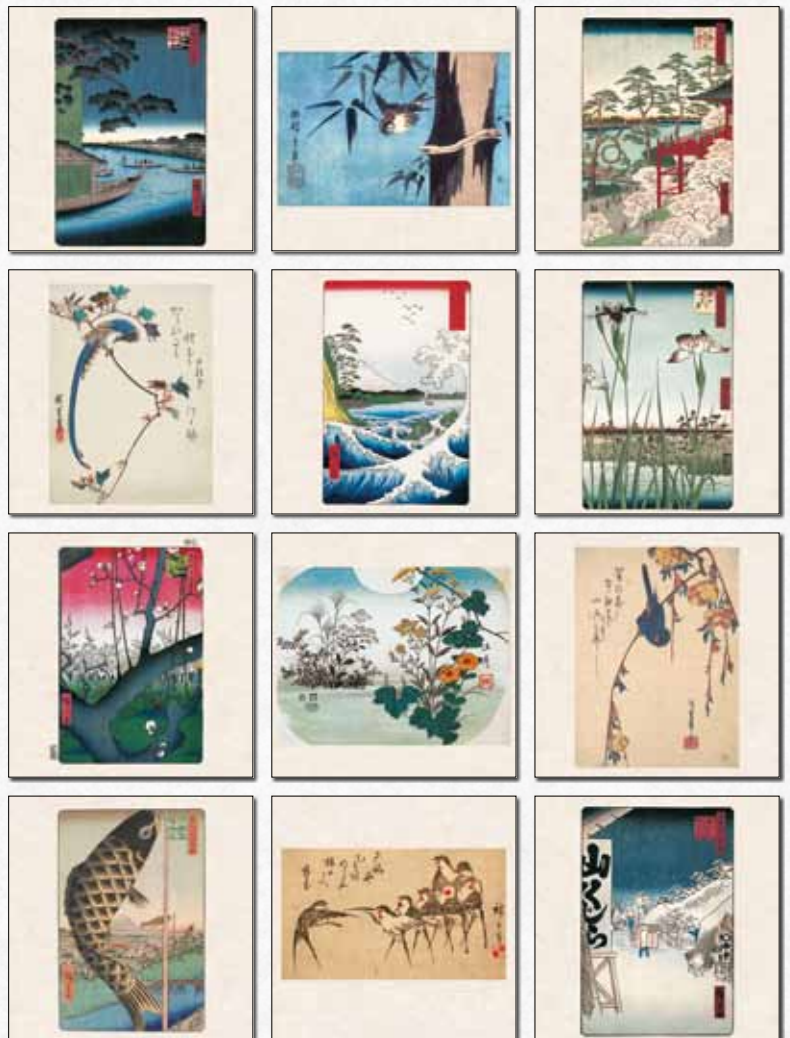

ORDER NO. 260516
Hiroshige