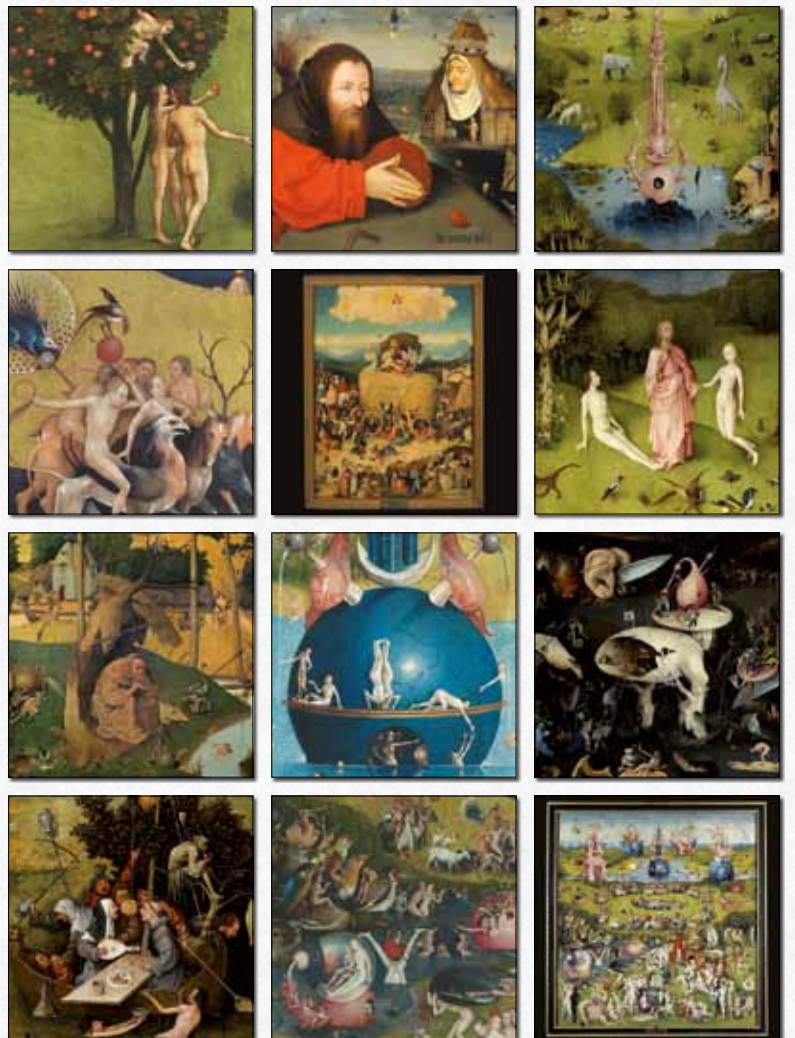

AUGUST
MONDAY 1ST 2025 WEDNESDAY 31ST 2025

Pre-Raphaelites
2026

ORDER NO. 260519
Pre-Raphaelites

MONDAY	TUESDAY	WEDNESDAY	THURSDAY	FRIDAY	SATURDAY	SUNDAY
						1
2	3	4	5	6	7	8
9	10	11	12	13	14	15
16	17	18	19	20	21	22
23	24	25	26	27	28	29
30						

NOVEMBER

NEW

ORDER NO. 260544
Flowers in Art

MONDAY	TUESDAY	WEDNESDAY	THURSDAY	FRIDAY	SATURDAY	SUNDAY
1	2	3	4	5	6	7
8	9	10	11	12	13	14
15	16	17	18	19	20	21
22	23	24	25	26	27	28
29	30	November 30 - Day After				

NOVEMBER

ORDER NO. 260533
Hieronymus Bosch

SLIM LINE BIRTHDAY CALENDARS

17 x 50 cm / 6,7 x 19,7 inch

ORDER NO. G80123

ORDER NO. G80119

ORDER NO. G80122

CATALOGUE
Post- & Greeting Cards