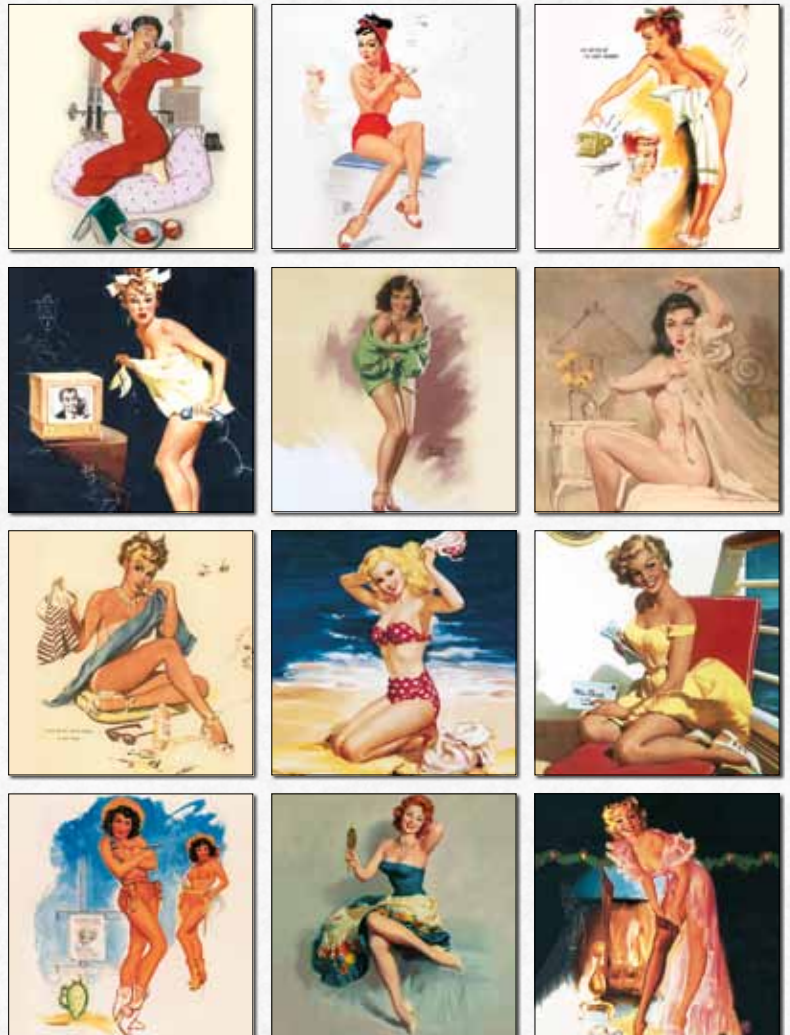

ORDER NO. 260207
Pin Up History

MONDAY	TUESDAY	WEDNESDAY	THURSDAY	FRIDAY	SATURDAY	SUNDAY
1	2	3	4	5	6	7
8	9	10	11	12	13	14
15	16	17	18	19	20	21
22	23	24	25	26	27	28
29	30	Thanksgiving				

NOVEMBER
 NOVEMBER 1 2 3 4 5 6 7 8 9 10 11 12 13 14 15 16 17 18 19 20 21 22 23 24 25 26 27 28 29 30