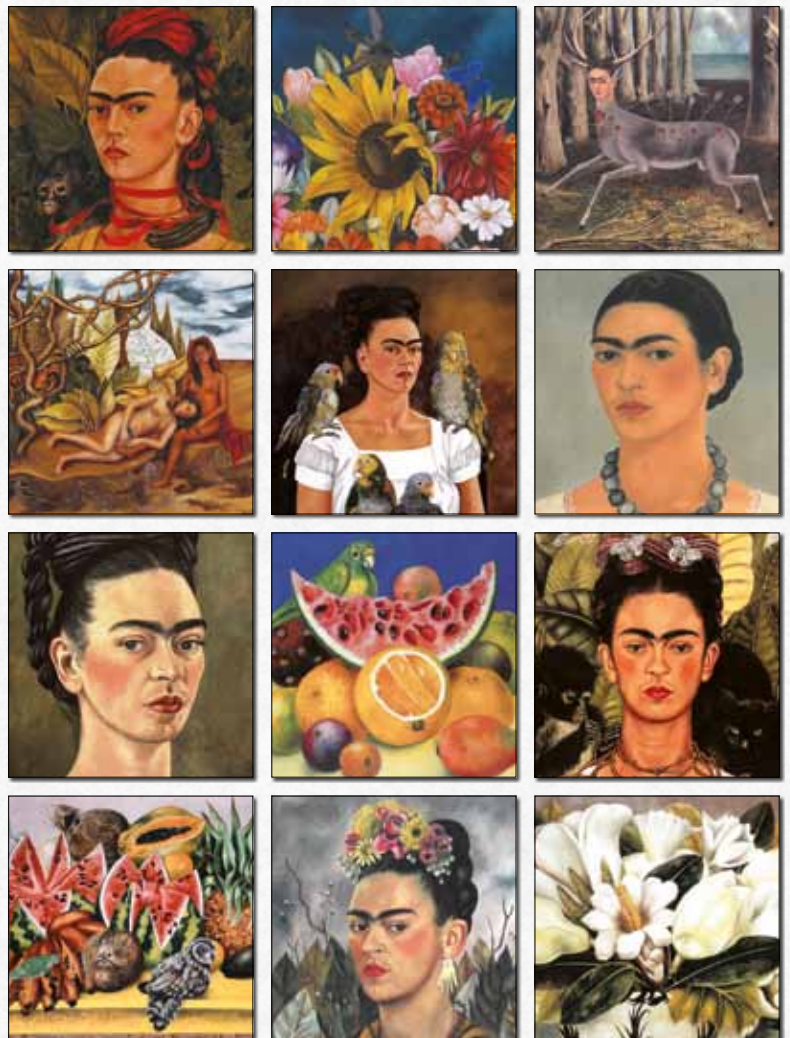

MONDAY	TUESDAY	WEDNESDAY	THURSDAY	FRIDAY	SATURDAY	SUNDAY
1	2	3	4	5	6	7
8	9	10	11	12	13	14
15	16	17	18	19	20	21
22	23	24	25	26	27	28
29	30	31				

NOVEMBER

LICHTENSTEIN

2026

WHY, BRAD DARLING, THIS PAINTING IS A MASTERPIECE! MY, SOON YOU'LL HAVE ALL OF NEW YORK CLAMORING FOR YOUR WORK!

NEW

ORDER NO. 260545
Lichtenstein

SUNDAY	MONDAY	TUESDAY	WEDNESDAY	THURSDAY	FRIDAY	SATURDAY
	1	2	3	4	5	6
7	8	9	10	11	12	13
14	15	16	17	18	19	20
21	22	23	24	25	26	27
28	29	30				

JUNE
MONDAY, JUNE 1, 2026 - SATURDAY, JUNE 27, 2026

ORDER NO. 260502
Frida Kahlo

MONDAY	TUESDAY	WEDNESDAY	THURSDAY	FRIDAY	SATURDAY	SUNDAY
		1	2	3	4	5
6	7	8	9	10	11	12
13	14	15	16	17	18	19
20	21	22	23	24	25	26
27	28	29	30	31		

DECEMBER
MONDAY - TUESDAY - WEDNESDAY - THURSDAY - FRIDAY - SATURDAY - SUNDAY