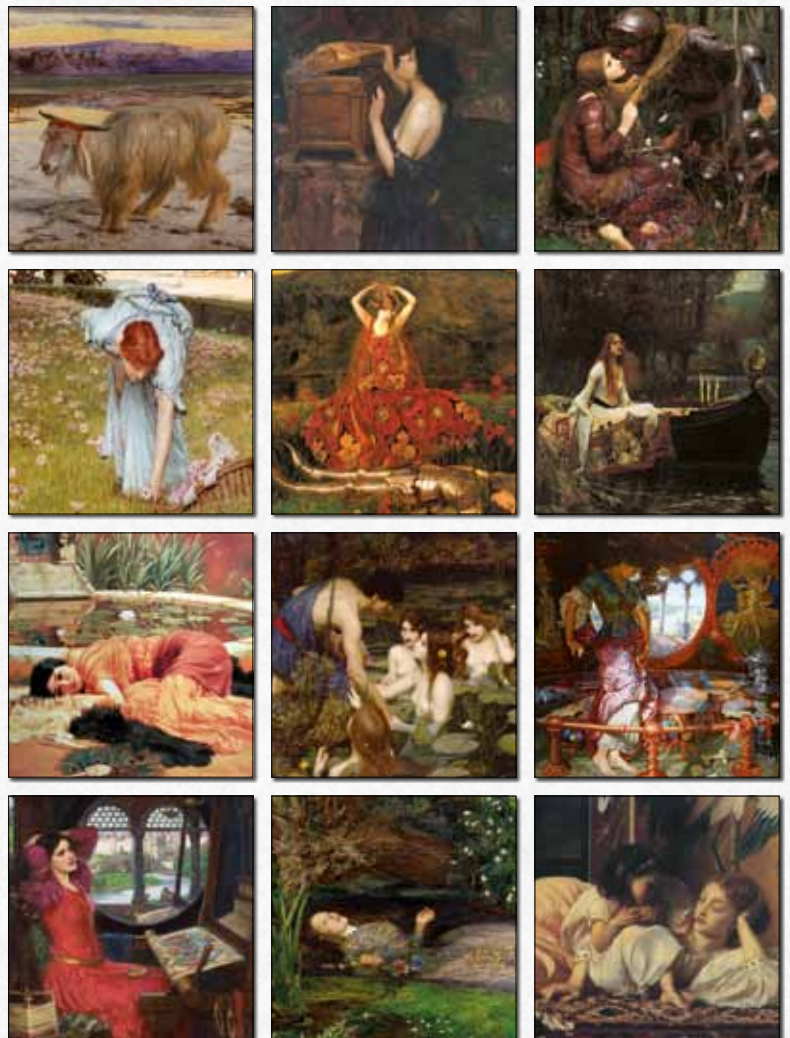

NOVEMBER
 NOVEMBER 1 2 3 4 5 6 7 8 9 10 11 12 13 14 15 16 17 18 19 20 21 22 23 24 25 26 27 28 29 30

ORDER NO. 260525
Paris - Ville des Arts

ORDER NO. 260532
Jan Vermeer

MONDAY	TUESDAY	WEDNESDAY	THURSDAY	FRIDAY	SATURDAY	SUNDAY
						1
2	3	4	5	6	7	8
9	10	11	12	13	14	15
16	17	18	19	20	21	22
23	24	25	26	27	28	29
30	31					

AUGUST
MONDAY 1ST 2025 WEDNESDAY 31ST 2025

Pre-Raphaelites
2026

ORDER NO. 260519
Pre-Raphaelites

MONDAY	TUESDAY	WEDNESDAY	THURSDAY	FRIDAY	SATURDAY	SUNDAY
						1
2	3	4	5	6	7	8
9	10	11	12	13	14	15
16	17	18	19	20	21	22
23	24	25	26	27	28	29
30						

NOVEMBER

NEW

ORDER NO. 260544
Flowers in Art

MONDAY	TUESDAY	WEDNESDAY	THURSDAY	FRIDAY	SATURDAY	SUNDAY
1	2	3	4	5	6	7
8	9	10	11	12	13	14
15	16	17	18	19	20	21
22	23	24	25	26	27	28
29	30	November 30 - Day After				